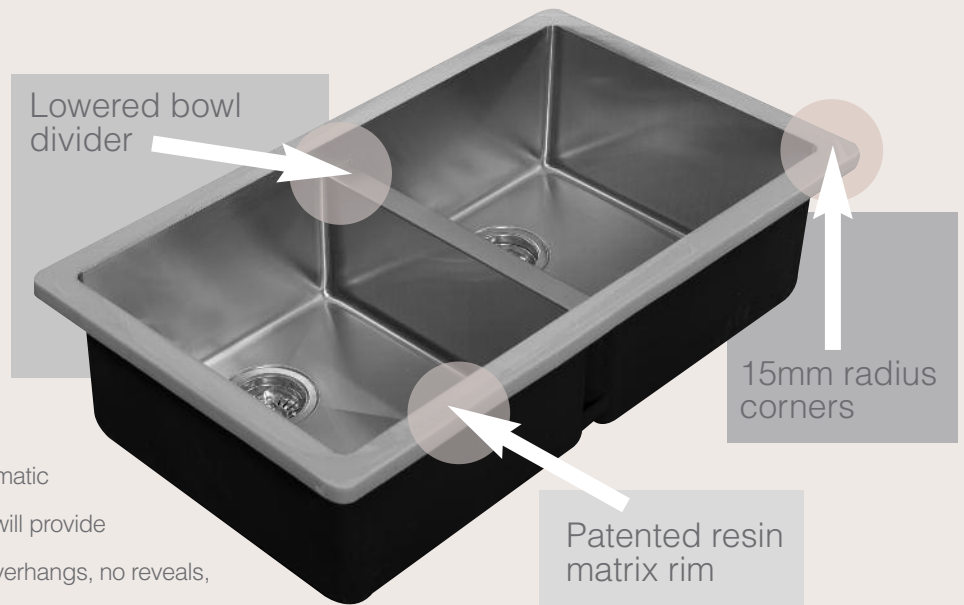

E D G E S E R I E S

Karran[®]
STAINLESS STEEL SINKS

With its revolutionary resin matrix rim, our Karran Edge sinks are the only stainless steel sinks that can be seamlessly integrated in laminate and solid surface countertops. Crafted from 18 gauge, Type 304 stainless steel, all Edge sinks are finished in a brushed satin finish for the ultimate in durability. Whether you prefer the more traditional styling of the 100 and 200 Series or the dramatic commercial look of the 500 Series, our Edge sinks will provide you with perfect seamless integration. No rim, no overhangs, no reveals, just seamless, bacteria free harmony between sink and countertop.

500 SERIES

Model: E-560L
Outside dimensions: 32" x 21 1/2"
Inside bowl dimensions:
Left bowl: 11" x 16" x 9"
Right bowl: 17" x 19" x 9"
Bowl divide height: 7 3/8"
Gauge: 18
Reverse model available: E-560R

Model: E-550
Outside dimensions: 33 7/8" x 19 1/2"
Inside bowl dimensions:
Left bowl: 15" x 17" x 9"
Right bowl: 15" x 17" x 9"
Bowl divide height: 7 3/8"
Gauge: 18

Model: E-540
Outside dimensions: 32 1/2" x 19 1/2"
Inside bowl dimensions:
 30" x 17" x 9"
Gauge: 18

Model: E-150
Outside dimensions: 32 7/8" x 18 5/8"
Inside bowl dimensions:
Left bowl: 14 1/4" x 16 1/8" x 7 3/4"
Right bowl: 14 1/4" x 16 1/8" x 7 3/4"
Bowl divider height: 4 1/2"
Gauge: 18

Edge E-140 large single bowl sink seamlessly installed in solid surface with a 45° beveled edge.